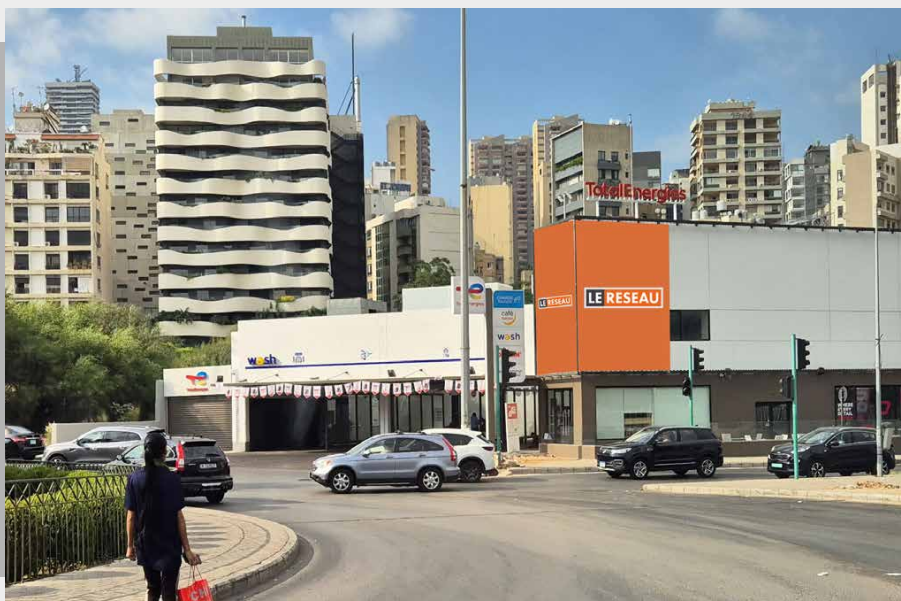

To All Advertising Agencies & Clients

Dear Sirs,

Tree Ad is delighted to announce the addition of new Corner Walls in Adlieh to our growing OOH network.

These prime locations are ready to showcase your stunning campaigns and elevate your brand's visibility.

We look forward to seeing your creative masterpieces displayed on these eye-catching spaces!

Best regards,

Tree Ad

LE RESEAU

- Code BWA A
- Description Wall
- Location Adlieh Roundabout
- Direction Ashrafieh / Badaro
- Dimensions (4m x 5.85m) + (4m x 5.85m)

LE RESEAU

- Code BWA B
- Description Wall
- Location Adlieh Roundabout
- Direction Ashrafieh / Corniche El Nahr
- Dimensions (3.75m x 5.85m) + (4m x 5.85m)