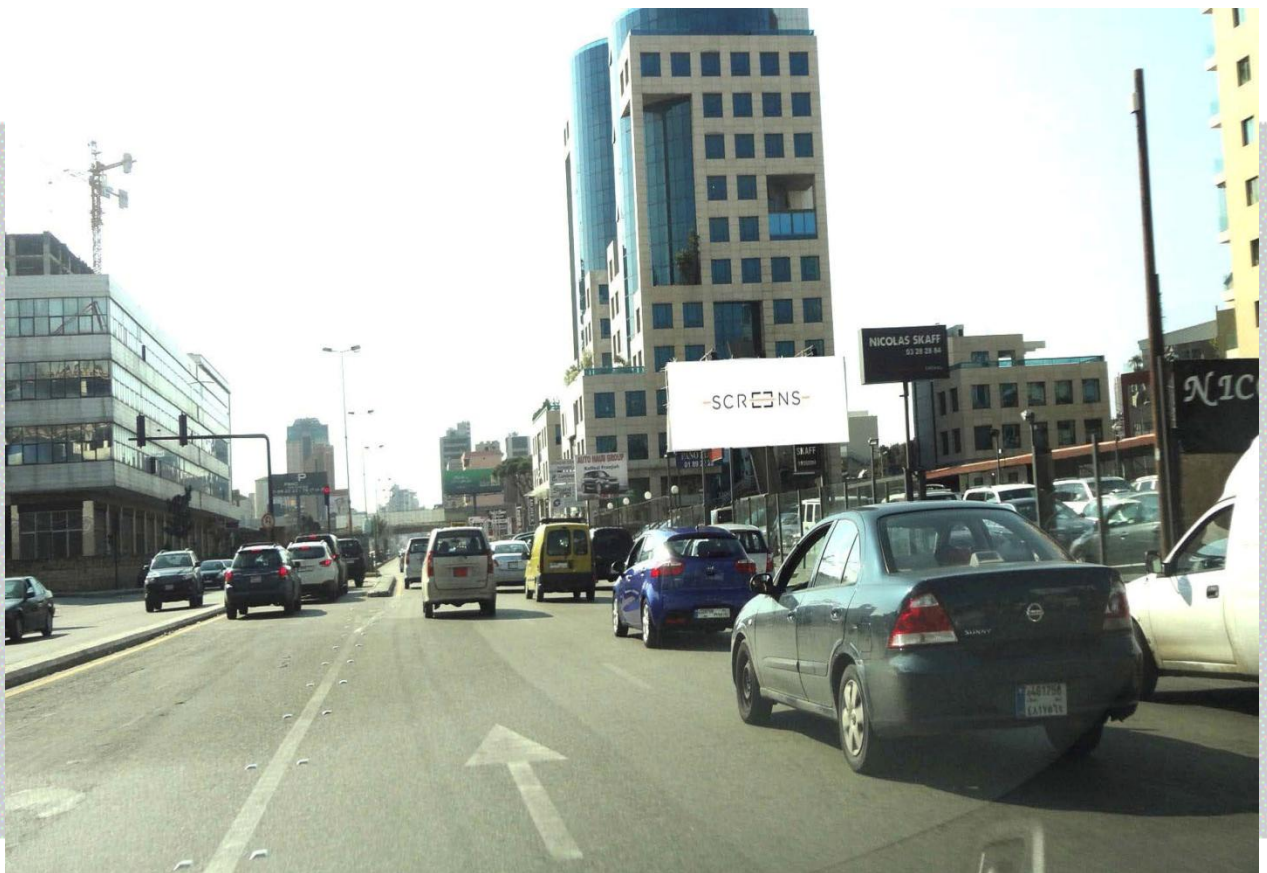

Available Now

To All Advertising Agencies & Clients

➔ **Frontlit on Jdeideh – Sin El Fil Highway**

- **Code:** PFJ1A
- **Description:** Frontlit
- **Location:** Jdeideh – Sin El Fil Highway
- **Direction:** Sin-El Fil
- **Dimensions:** 8m x 3m
- **Monthly Rental:** $2,250